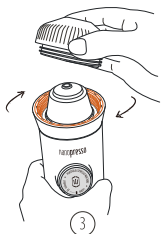

EN

1
Screw the DG capsule holder onto the Nanopresso.

2
Place compatible capsule in the DG capsule holder.

3
Screw the DG head onto the DG capsule holder.

4
Unclips the cup.

5
Add hot water into the large water tank and mount it onto the Nanopresso as instructed in the Nanopresso user guide.