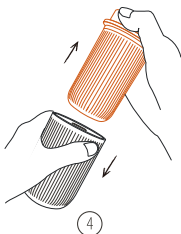

EN

1
Screw the DG capsule holder onto the Nanopresso.

2
Place compatible capsule in the DG capsule holder.

3
Screw the DG head onto the DG capsule holder.

4
Unclips the cup.

5
Add hot water into the large water tank and mount it onto the Nanopresso as instructed in the Nanopresso user guide.