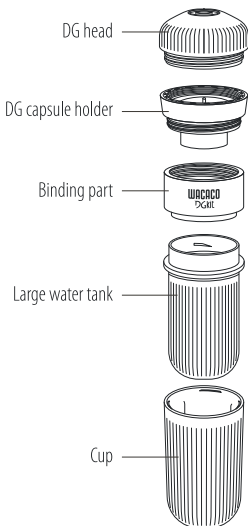

DESCRIPTION

EN

The DG Kit is an accessory specially designed to extend the Nanopresso functionality. It gives to the Nanopresso the possibility to use DG CAPSULES*. Due to the limitation of the Nanopresso water flow rate, and water tank capacity, coffee concentration and therefore extracted drinks tastes might differ from those prepared with the home machines.

*DG CAPSULES refers to Dolce Gusto®** capsules and compatibles. Note that some non genuine capsules might not be fully compatible.

** Third-party brand with no link to Wacaco Company Limited.