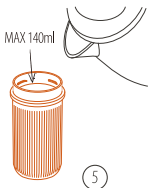

EN

1
Screw the DG capsule holder onto the Nanopresso.

2
Place compatible capsule in the DG capsule holder.

3
Screw the DG head onto the DG capsule holder.

4
Unclips the cup.

5
Add hot water into the large water tank and mount it onto the Nanopresso as instructed in the Nanopresso user guide.